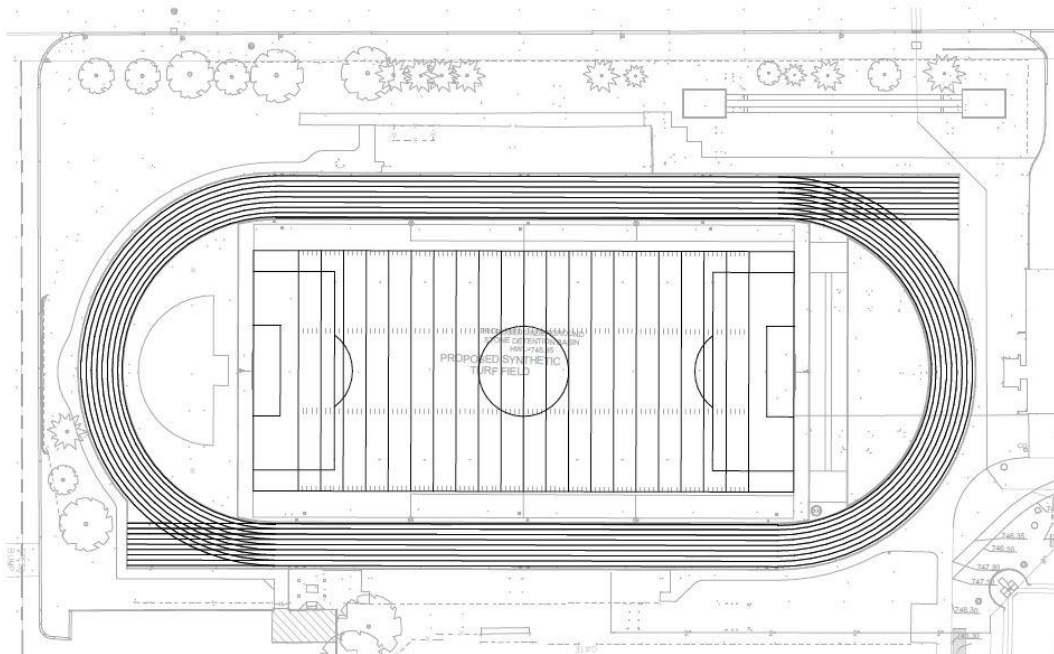

Downers Grove South Stadium

Newly Built 2020 - State of the Art Bleachers with Squad Rooms

Seating Capacity – Home 3000; Visitor 750

Handicap Seating -

Home Side = 20 Wheel chair spaces. (10 total cut outs 2 wheel chairs per cutout)

Visitor Side = 12 (6 total cut outs 2 wheel chairs per cutout)

SCALE: 1" = 80' - 0"

0' 40' - 0" 80' - 0" 160' - 0"