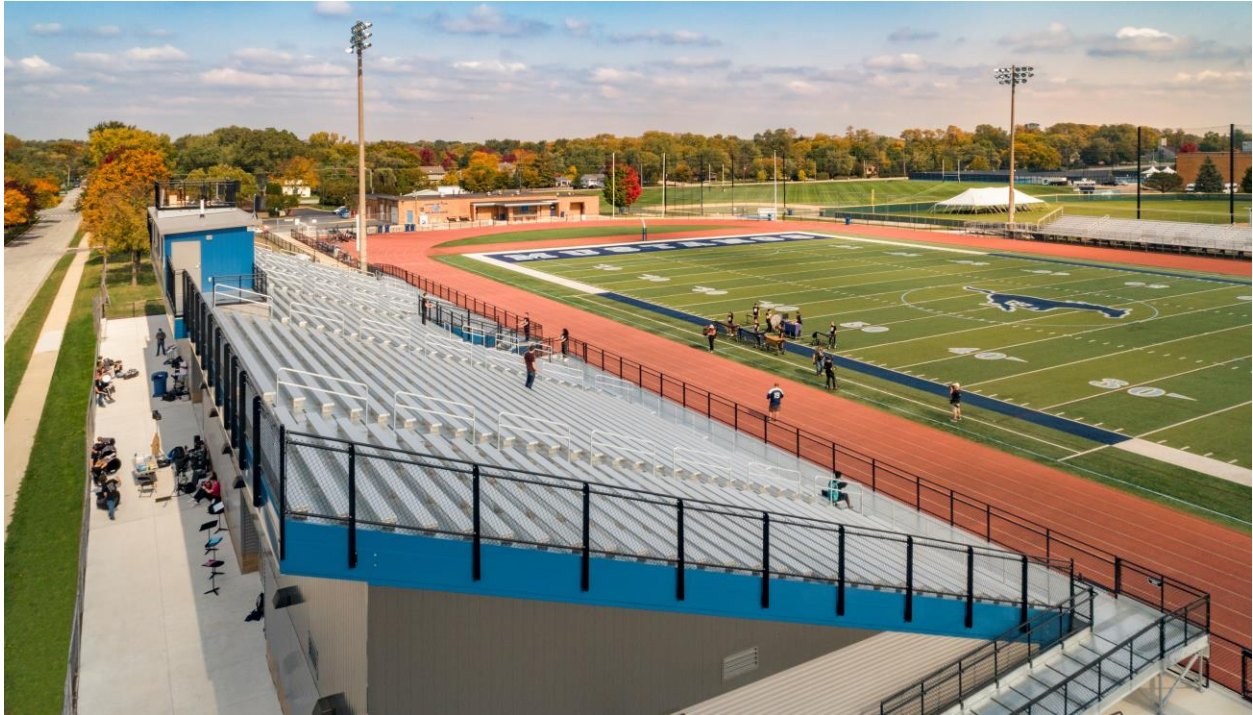

Downers Grove South Stadium

Newly Built 2020 - State of the Art Bleachers with Squad Rooms

Seating Capacity – Home 3000; Visitor 750

Handicap Seating -

Home Side = 20 Wheel chair spaces. (10 total cut outs 2 wheel chairs per cutout)

Visitor Side = 12 (6 total cut outs 2 wheel chairs per cutout)

SCALE: 1" = 80' - 0"

0' 40' - 0" 80' - 0" 160' - 0"