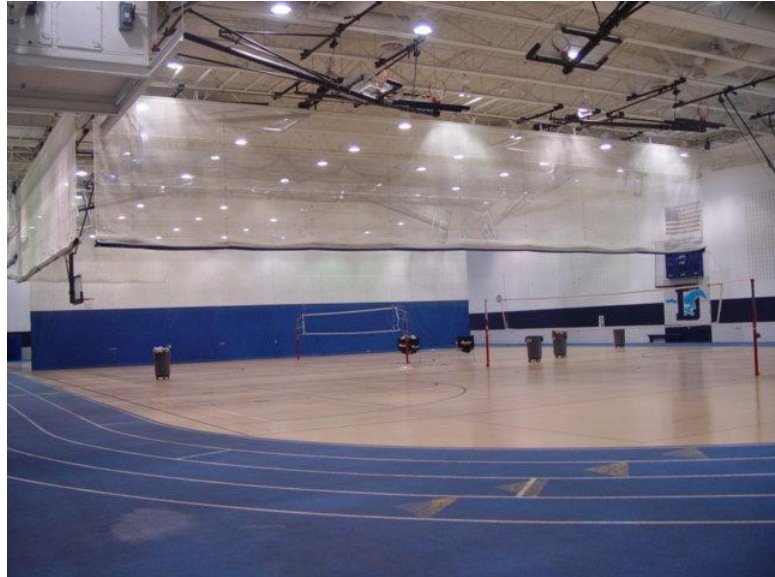

**D.G. South High School**  
**1436 Norfolk Avenue**  
**Downers Grove, IL 60516**

(41° 46'15.58 ' 'N  
88° 01'09.56 ' 'W)

**POOL:**

The South High fieldhouse measures approximately 28,000 s.f. and can be separated into three separate practice areas by lowering the curtains. It has a batting cage in the center court that can be lowered when needed.

**BASKETBALL COURTS:**

(3) Regulation courts or (18) practice hoops

**VOLLEYBALL COURTS:** (3) competition or (6) Practice courts

**TRACK:** Four lane 160 Meters track – 10 laps to the mile.

**LOCKER ROOMS:** Both men's and women's locker rooms with toilets and showers are available for rental.

**PA SYSTEM:** Used for both announcing via wireless microphone and playing music.

**SEATING:** Spectator seating on portable bleachers only.

**PARKING:** Parking is available on the west end of the school, near entrance 11. Look for the Mustang statue for entrance. School has approximately 600 parking spaces.